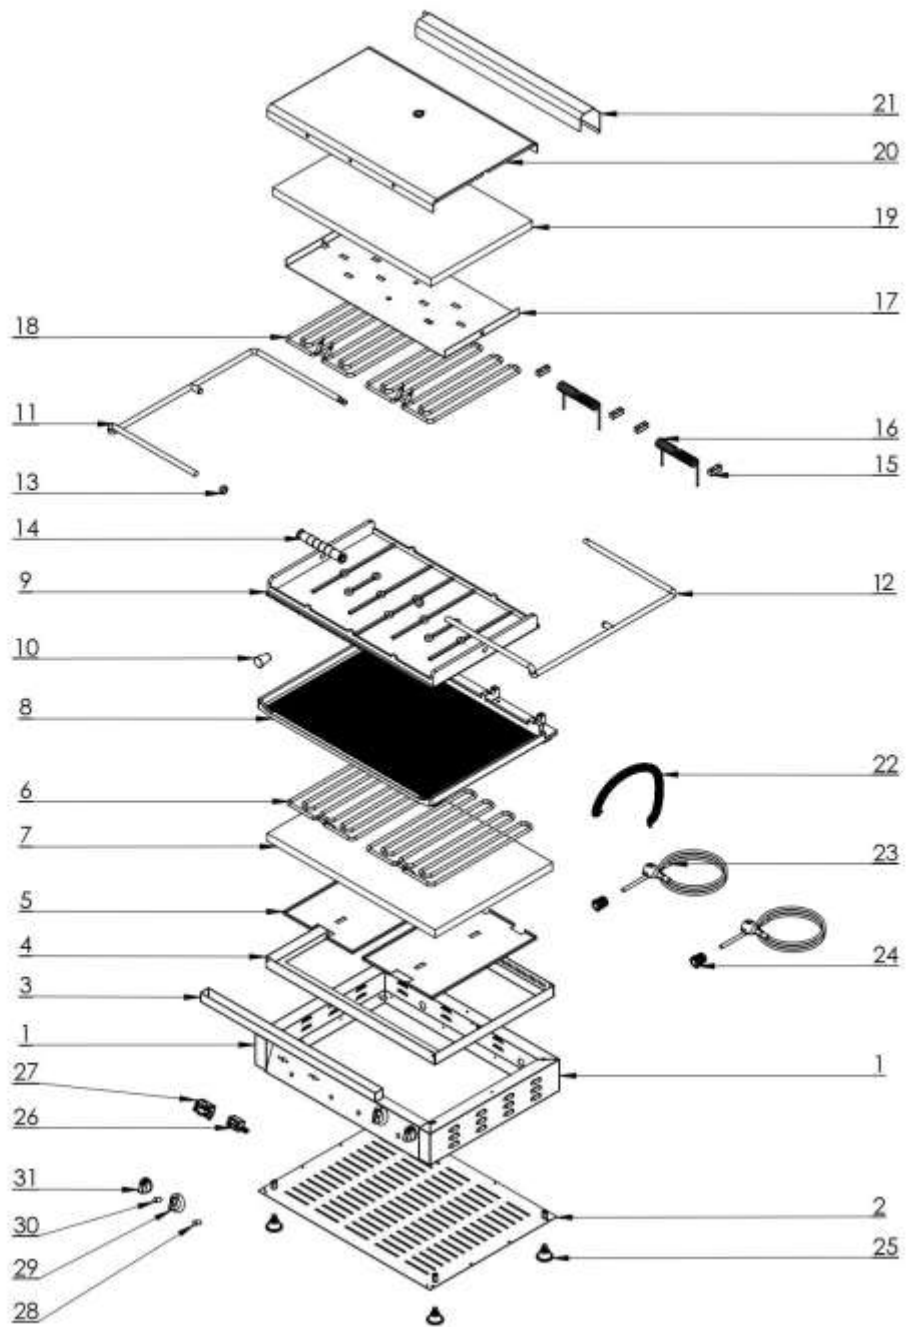

# ГРИЛЬ КОНТАКТНЫЙ TATRA TCG 6040 RR DT

## ГРИЛЬ КОНТАКТНЫЙ TATRA TCG 6040 RR DT

1	POWER SWITCH BUTTON	HM0026	2
2	TERMOSTAT LAMP	HM0294	2
3	LUBRICATOR	HM2378	2
4	LOWER COVER	HM0021	1
5	POWER SWITCH	YM3065	1
6	MAIN BODY	YM3075	1
7	LOWER RESISTANCE HOLDER	YM3066	2
8	FRAME	YM3063	2
9	LOWER RESISTANCE	YM3068	2
10	LOWER INSULATION	HM2368	1
11	LOWER CASTING	HM0029	1
12	UPPER CASTING	HM2287	2
13	TOP COVER SMALL HANDLE	HM2290	1
14	HANDLE CONNECTION ELEMENT	HM0027	1
15	LEFT ARM	HM1688	2
16	HANDLE	HM2375	1
17	TOP COVER BREAKING	HM0292	1
18	TOP COVER SPRING	HM1682	1
19	UPPER RESISTANCE HOLDER	HM2377	1
20	UPPER RESISTANCE	YM3073	4
21	UPPER INSULATION	HM2367	2
22	UPPER COVER	HM0029	1
23	REAR COVER	YM3074	1
24	CABLE PROTECTION	YM3072	4
25	FEEDING CABLE	HM2376	2
26	FEET	HM0086	2
27	THERMOSTAT	HM0005	1
28	RIGHT ARM	HM0285	1
29	POWER SWITCH LAMP	HM2374	2
30	TERMOSTAT BUTTON	HM0293	1
31	FEEDING CABLE SOCKET	HM1685	2